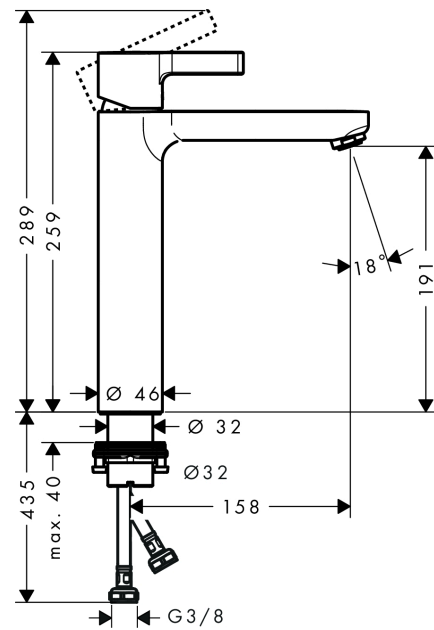

Metris S

Single lever basin mixer 190 without waste set

Surfaces: **Chrome** Article Number: **31026000**

Description

product features

- ComfortZone 190
- projection 158 mm
- normal spray
- flow rate at 3 bar: 5 l/min
- suitable for continuous flow water heaters
- not included: waste set

Technology

Product image

Scale drawing

Flowchart